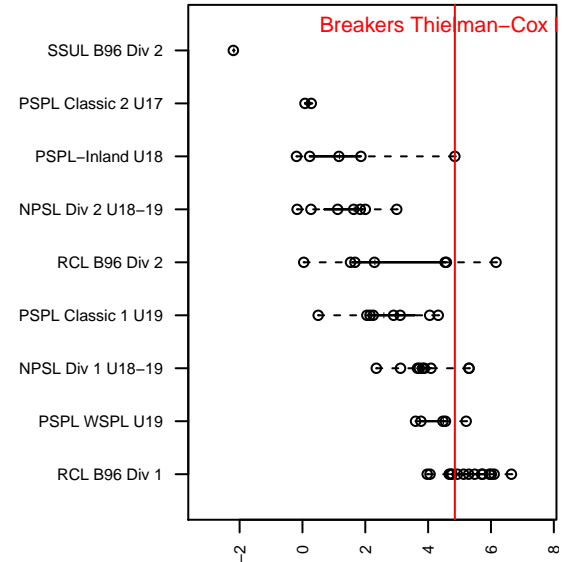

**attack and defense rating
relative to others at age
and all opponents in last 13 months**